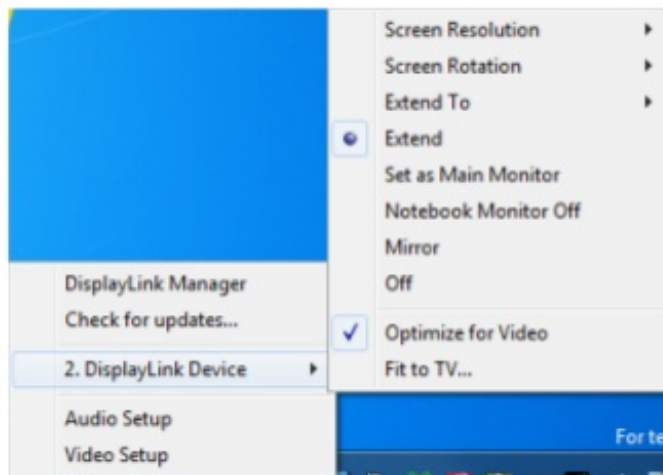

2. Click the DisplayLink icon .

A menu appears with several options. These are shown and described below.