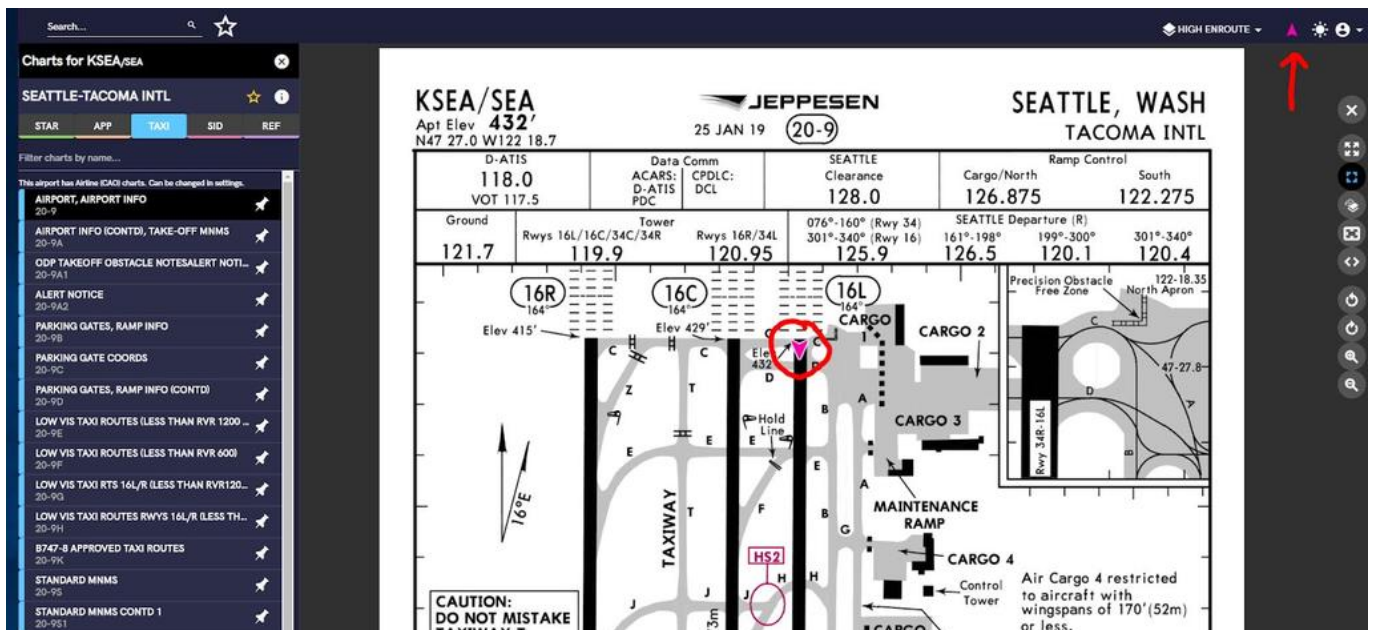

If you have an account, sign in now to post with your account

1. [navigraph symlink not working](#)

AVSIM is staffed completely by volunteers and all funds donated to AVSIM go directly back to supporting the community.. I am running X-Plane 11 25r2 on Windows 10 When I call up a SID or STAR chart, my aircraft does not show on the chart per the Navigraph instructions.. This donation keeps our doors open and providing you service 24 x 7 x 365 We reset this goal every new year for the following years goal.. if YES, you should see live LATLON Other than that I cant help on an iMac no issue tracking where available.

navigraph symlink not working

navigraph symlink not working

However it reports unable to reach Navigraph server, once I open simlink to see if everything is pointed where it needs to.. Just checking not every Navigraph SID and STAR are track available If NO, it will tell you with a note at the top of the chart in RED.. Your donation here helps to pay our bandwidth costs, emergency funding, and other general costs that crop up from time to time.. On Navigraph Charts when I try to connect it says could not connect to simulator.

73563d744f

[Download The Oregon Trail Mod Apk](#)

[Starbound How To Name Pets](#)

[Winrar Serial Key 2018 5.60](#)

[A6 Power Steering Software Update](#)

[Candy Bar Wrapper Template For Mac](#)